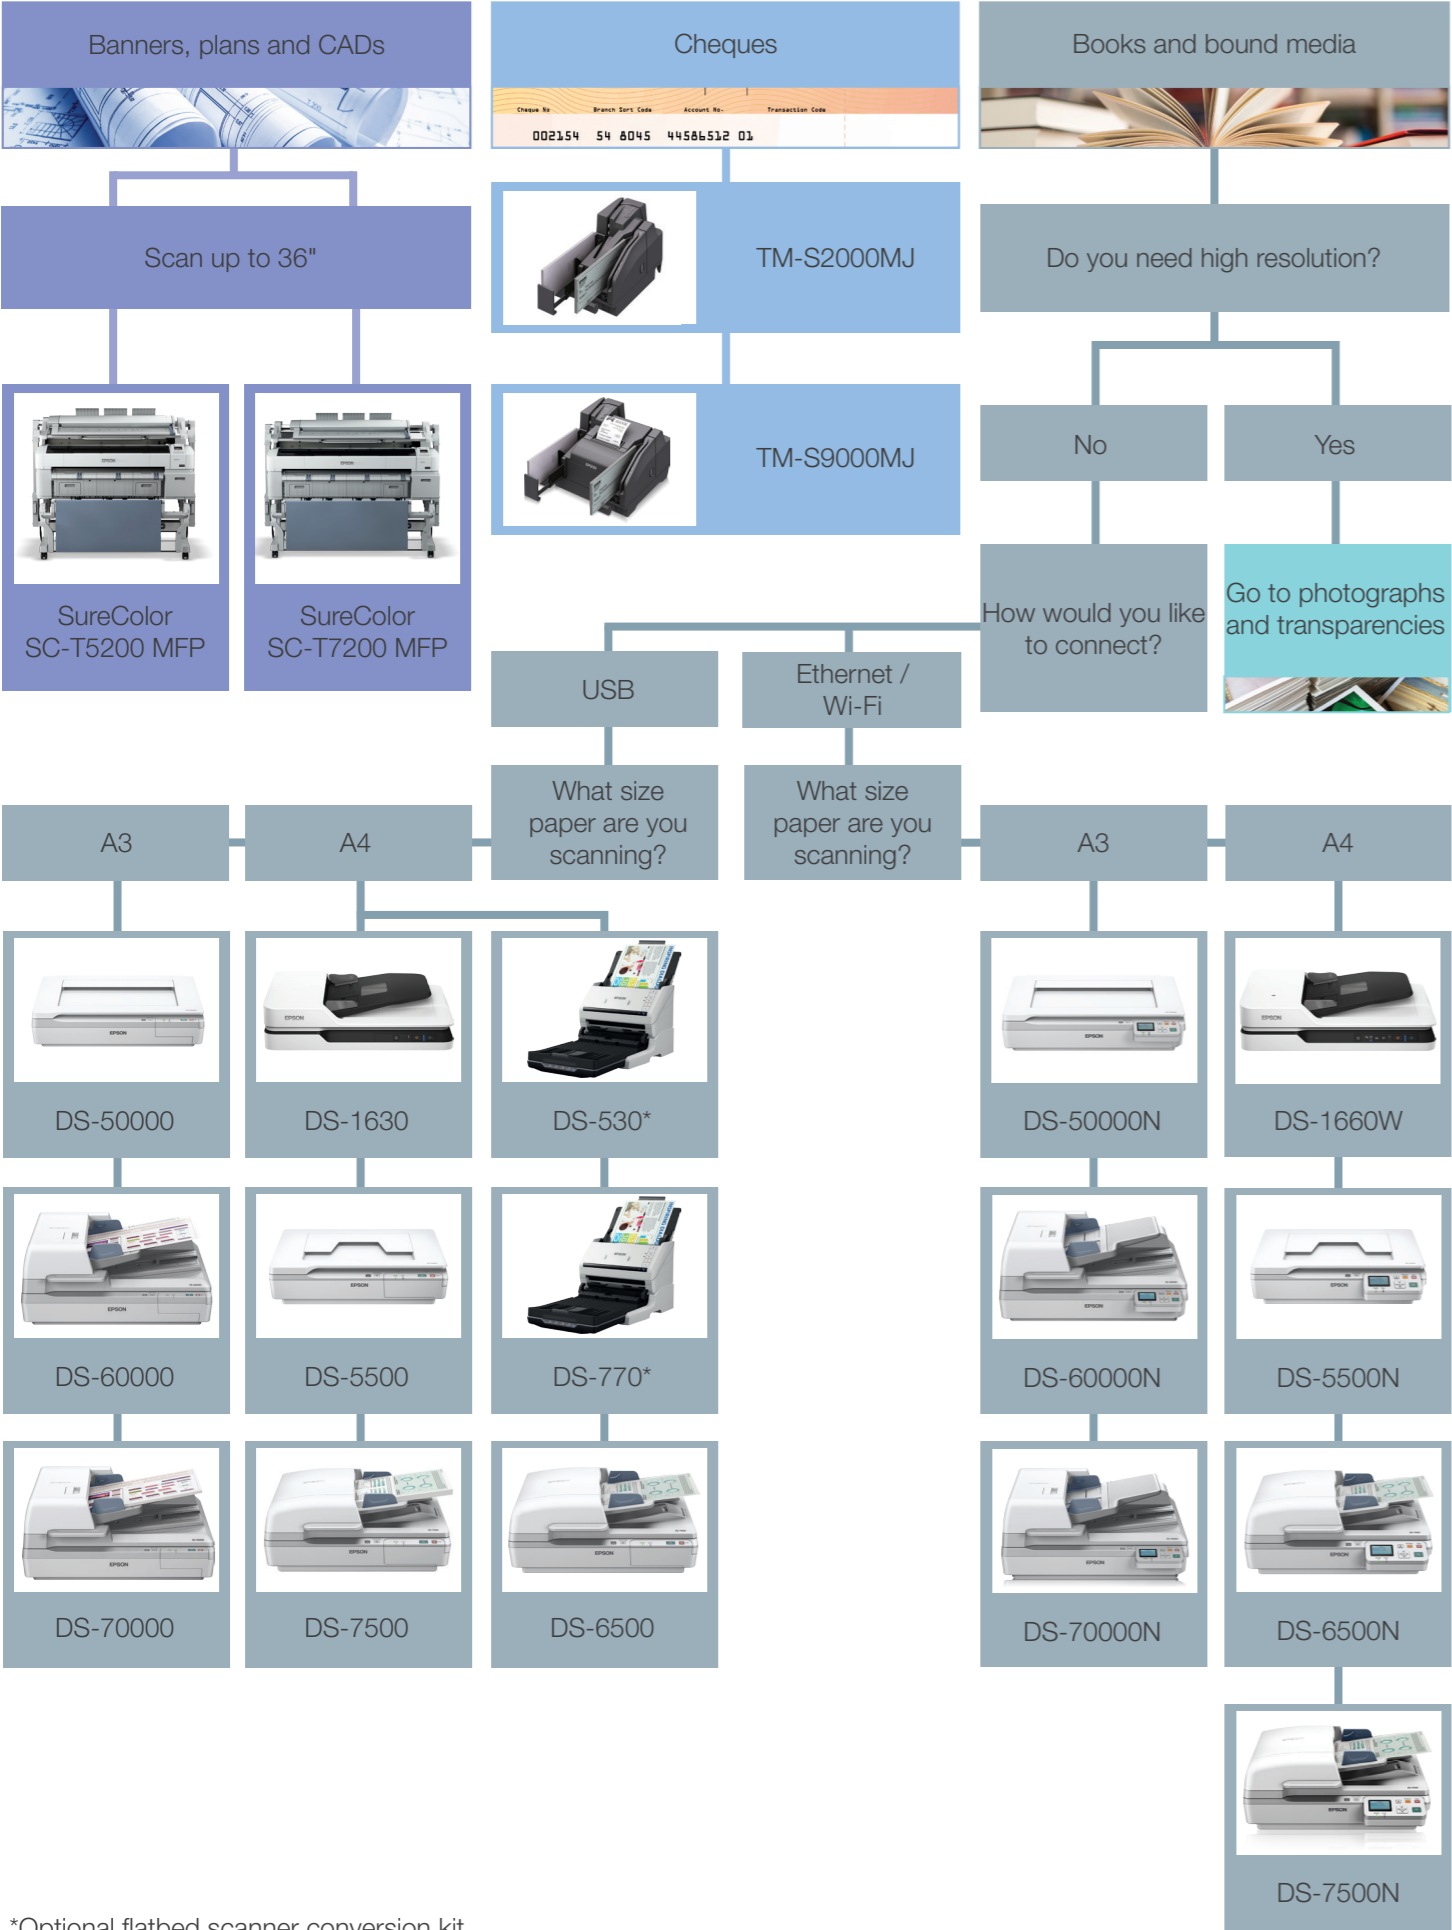

Select the perfect scan solution

Find your perfect scanner

Start by selecting the media you want to scan, then find out which device best suits your business needs.

*Optional flatbed scanner conversion kit

Suggested products by business size

Single users

Compact solutions, perfect for SOHO customers or those out on the road

DS-30

DS-1630

DS-530

Small and medium sized businesses

Wireless and network solutions, ideal for shared working environments and the BYOD generation

DS-570W

DS-780N

DS-6500N

Corporate and enterprise level

Appropriately sized scanning solutions that meet every demand

DS-860

DS-7500

DS-70000