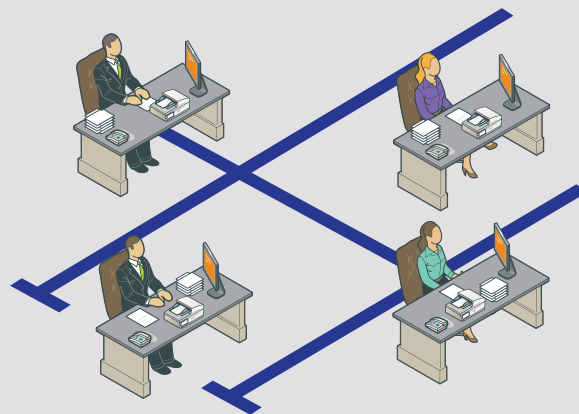

Corporate and enterprise level

Appropriately sized scanning solutions that meet every demand