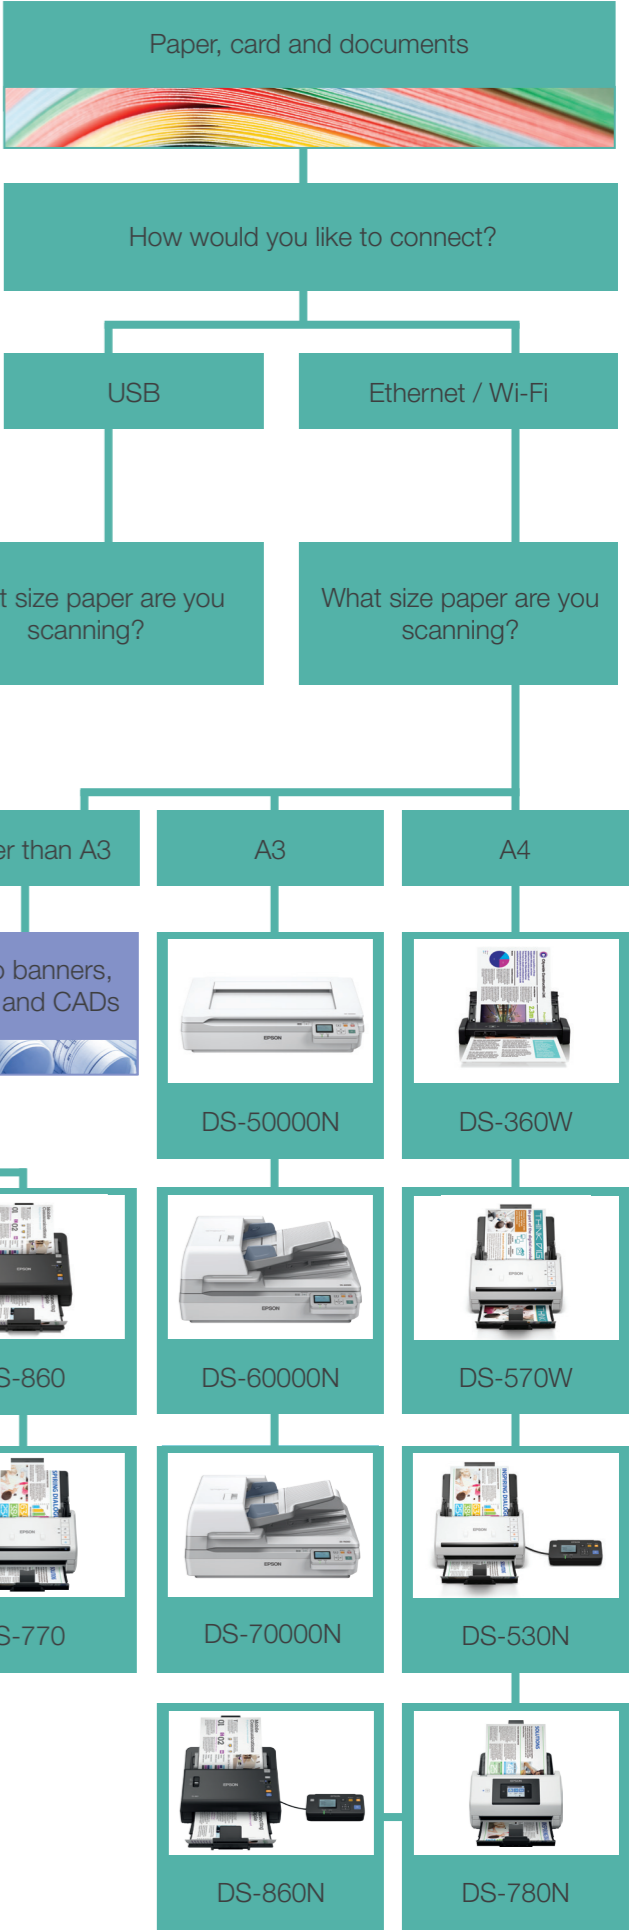

Select the perfect scan solution

Find your perfect scanner

Start by selecting the media you want to scan, then find out which device best suits your business needs.

*Optional flatbed scanner conversion kit

DS-570W

DS-780N

DS-6500N

Corporate and enterprise level

Appropriately sized scanning solutions that meet every demand

DS-860

DS-7500

DS-70000